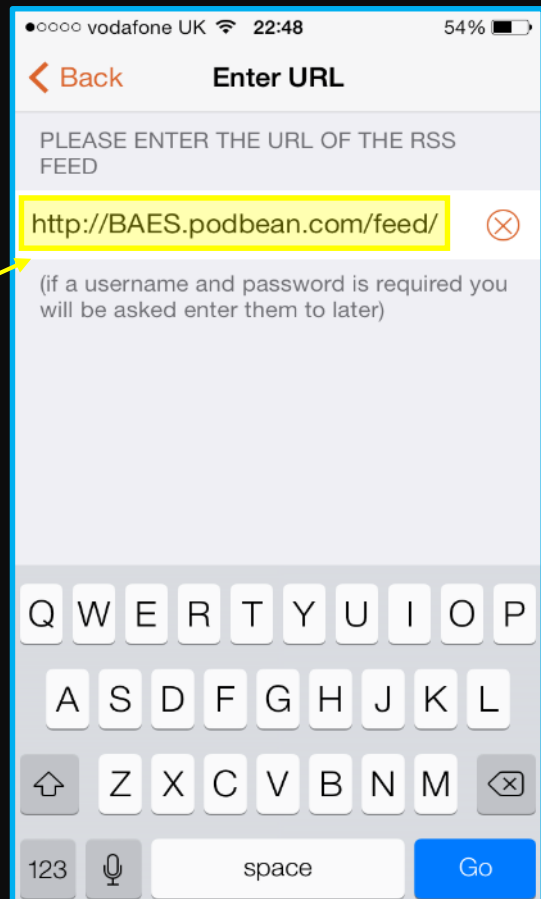

Using "RSSRadio" App to download new episodes automatically each month

SET UP NEW SUBSCRIPTION

SET HOW PROGRAMMES DOWNLOAD

THEN SELECT AN EPISODE TO PLAY