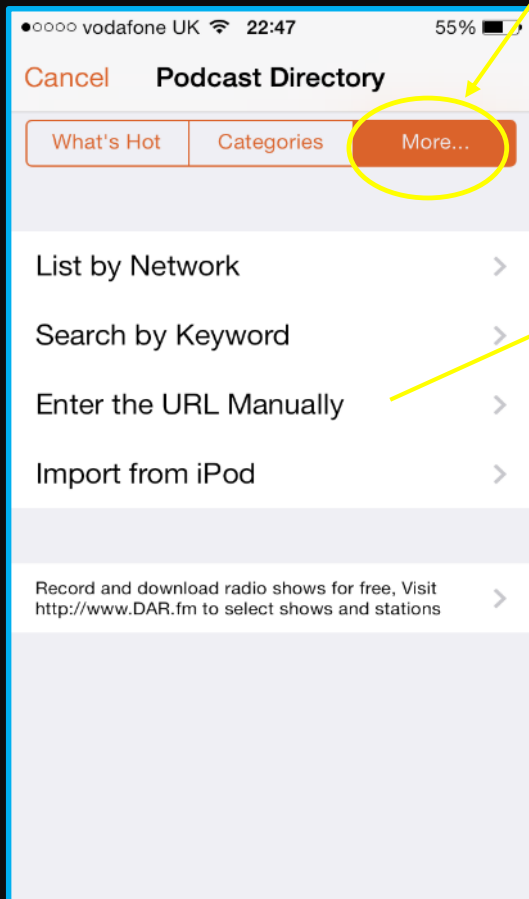

Using "RSSRadio" App to download new episodes automatically each month

SET UP NEW SUBSCRIPTION

SET HOW PROGRAMMES DOWNLOAD

THEN SELECT AN EPISODE TO PLAY