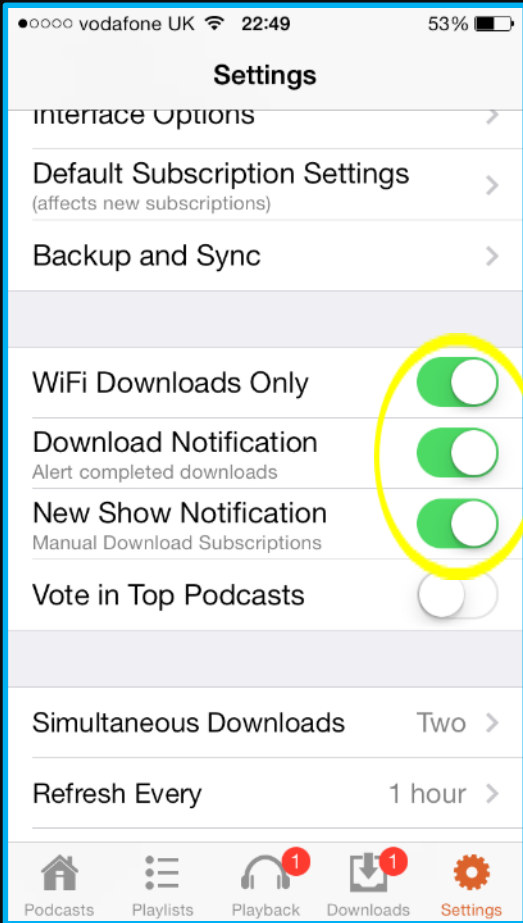

Using "RSSRadio" App to download new episodes automatically each month

SET UP NEW SUBSCRIPTION

SET HOW PROGRAMMES DOWNLOAD

THEN SELECT AN EPISODE TO PLAY